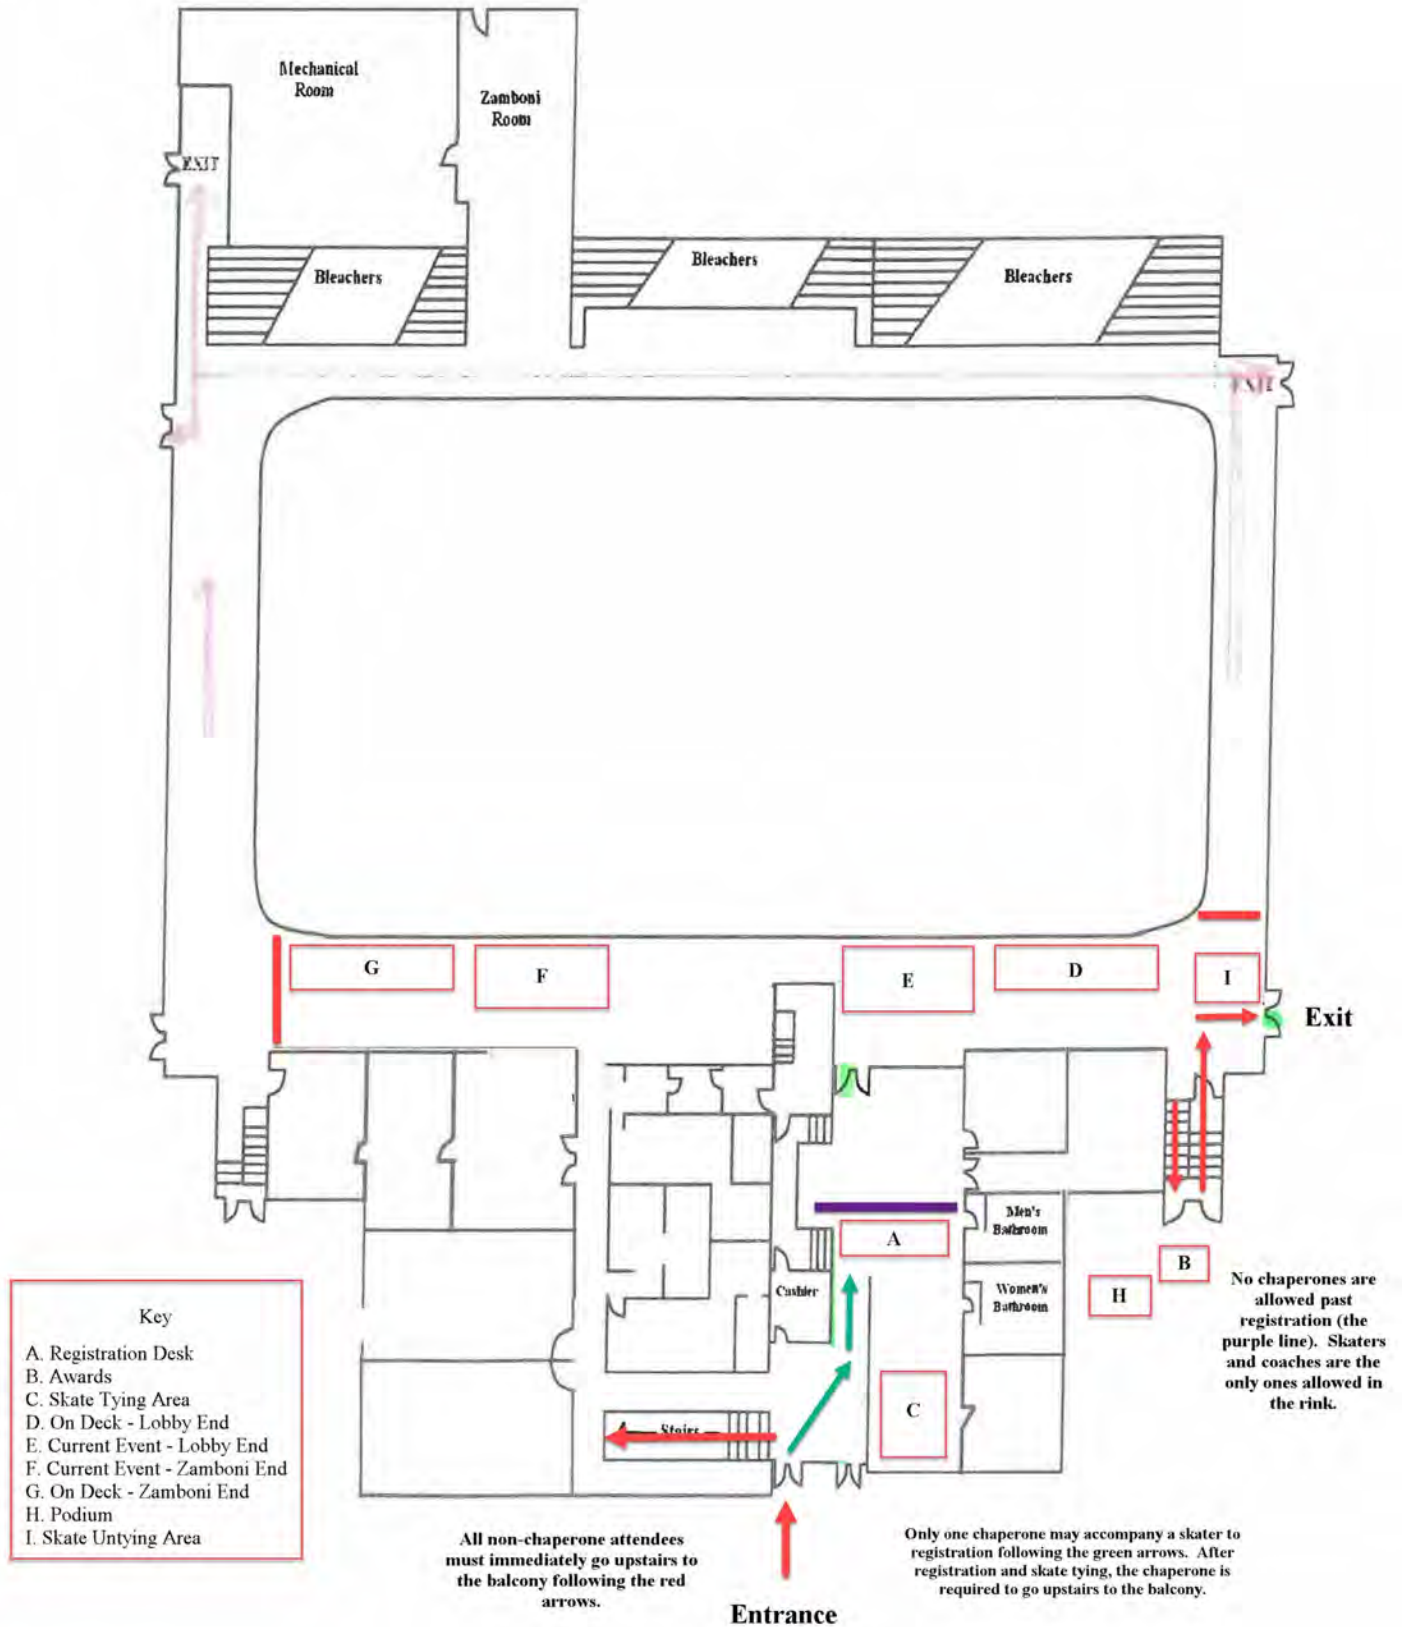

Traffic Flow for Parents and Chaperones Page 1