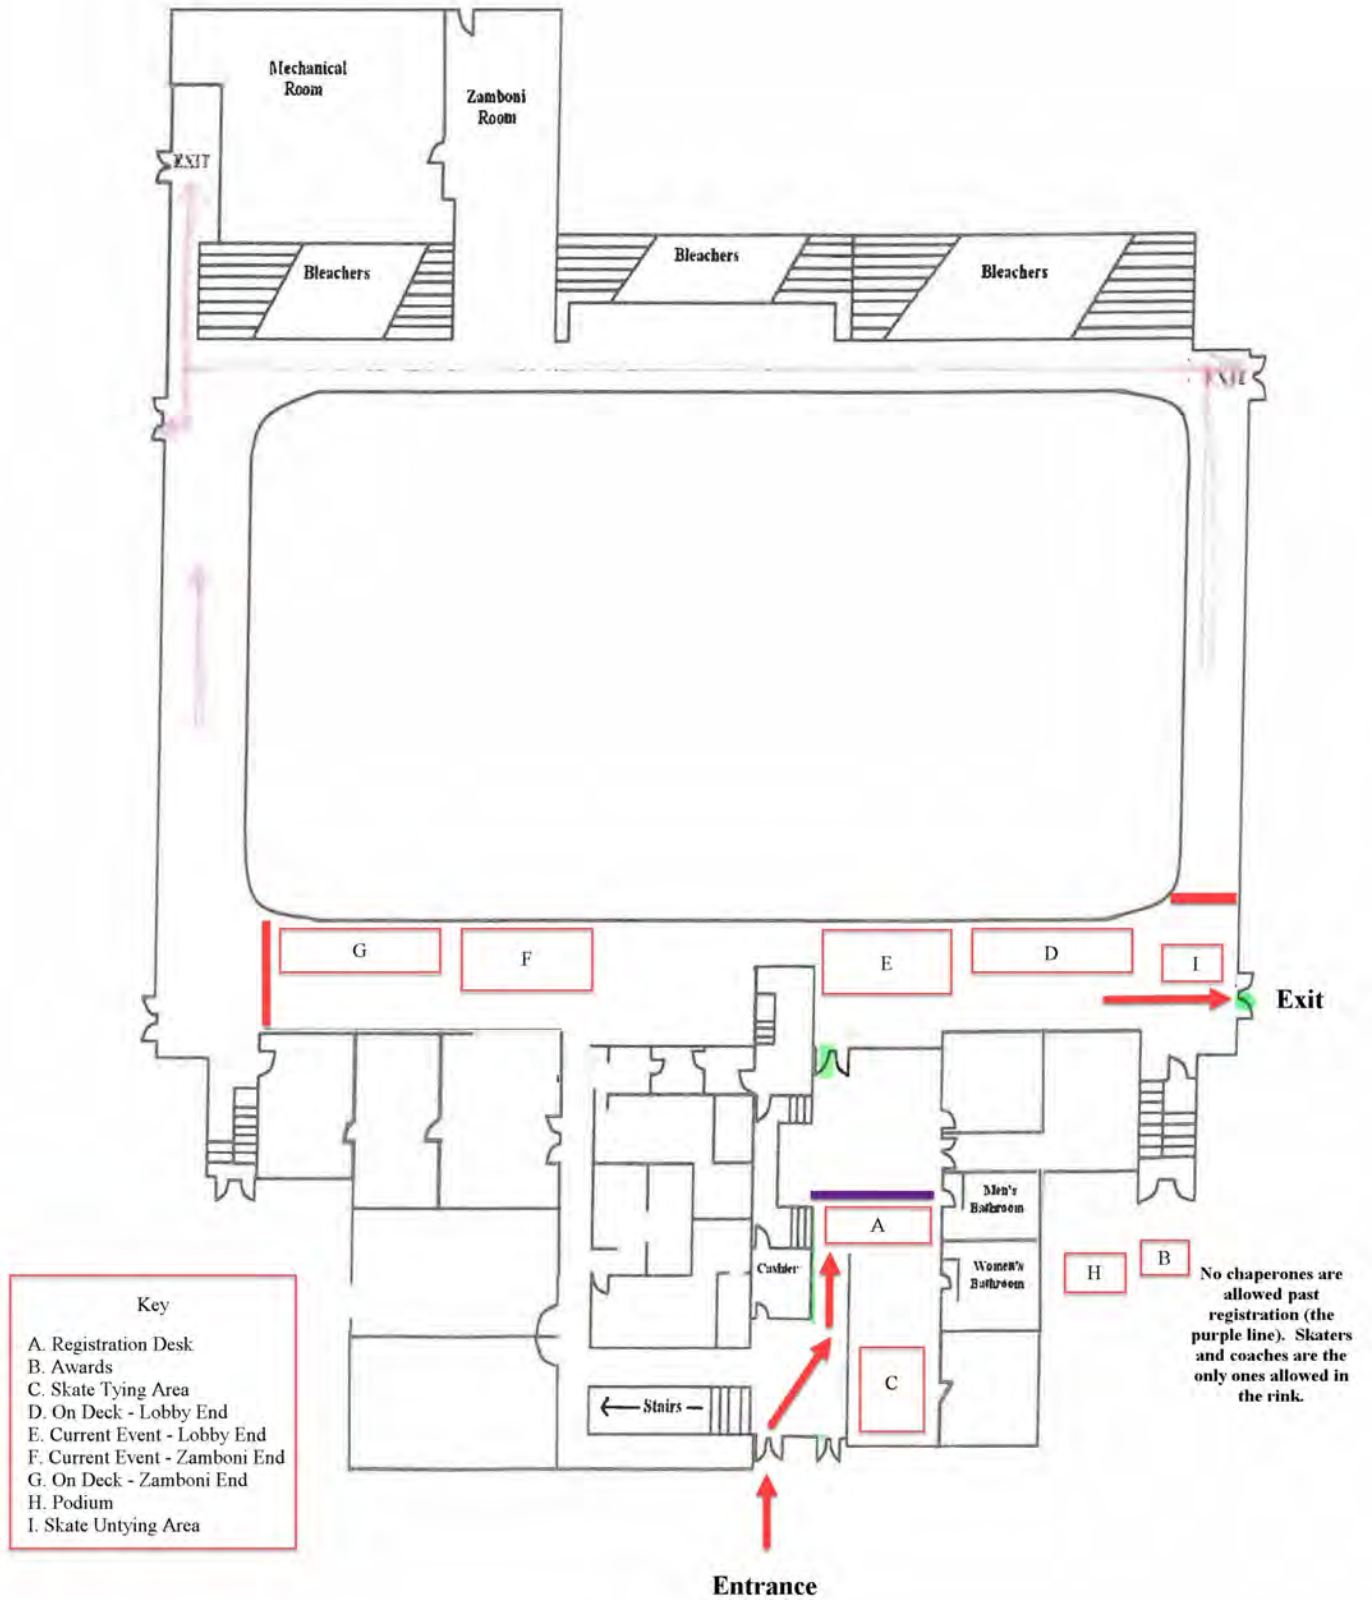

Traffic Flow for Coaches and Skaters